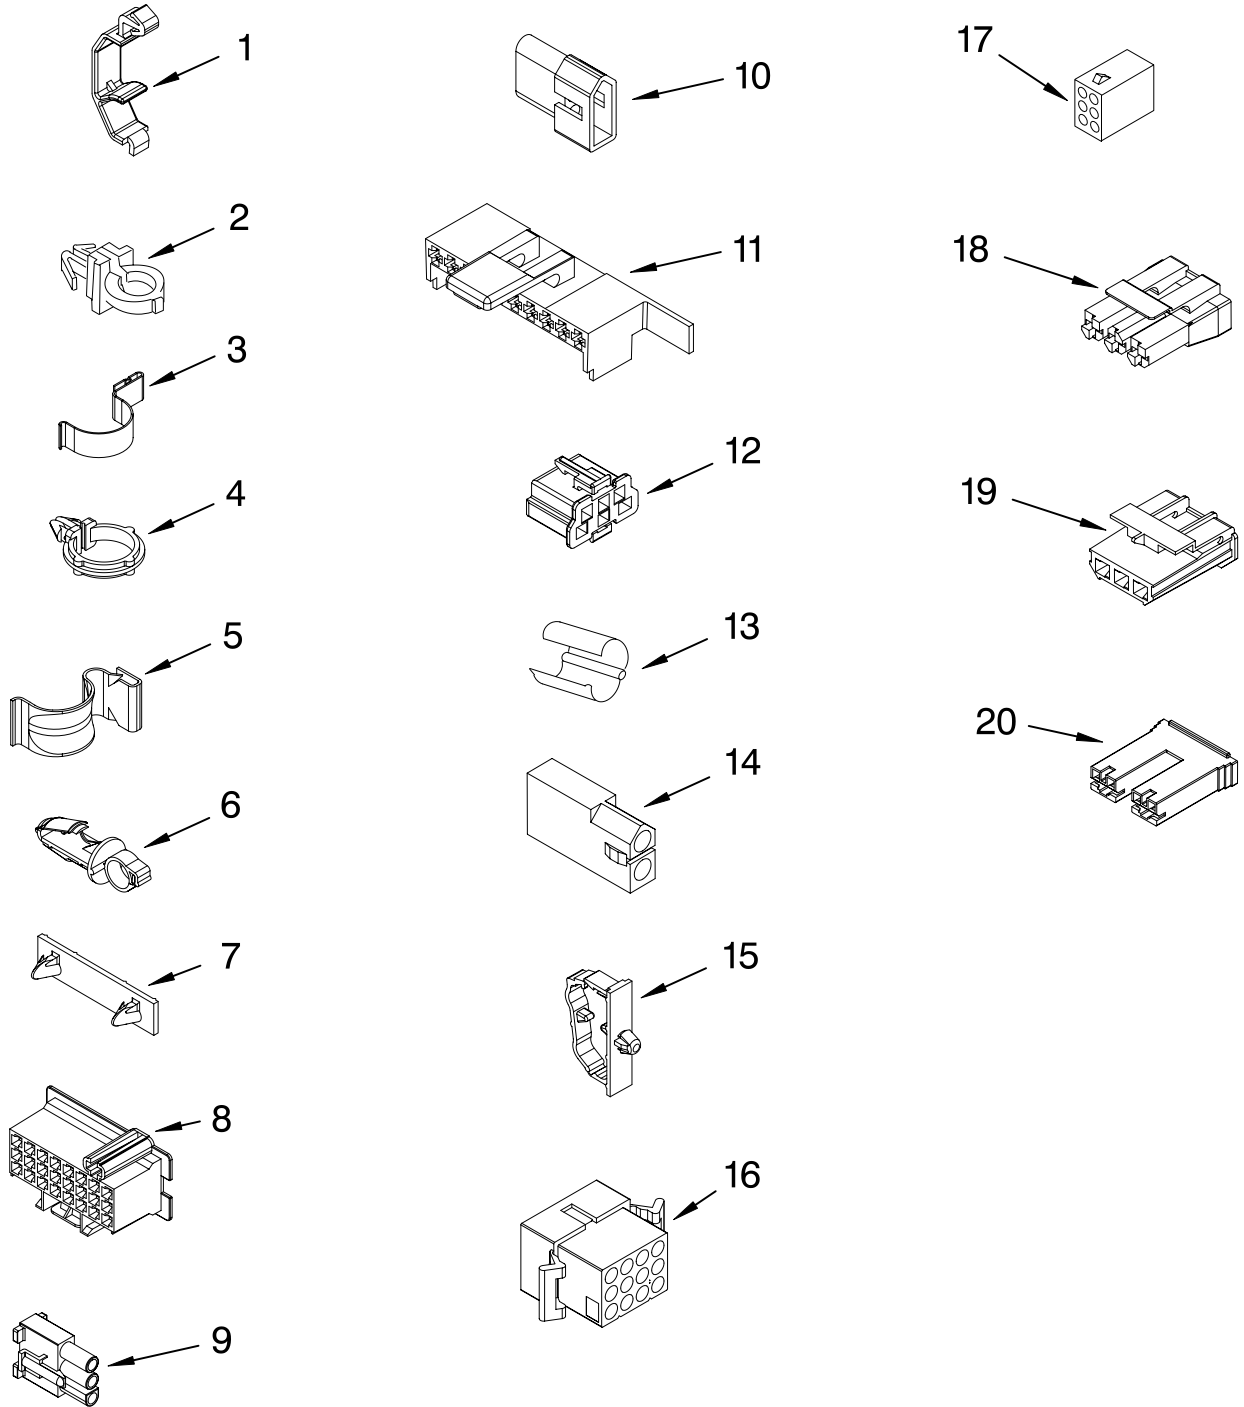

WIRING HARNESS PARTS

For Model: NTW5400TQ0

(White)

WH2J

IMPORTANT: All Part Numbers Listed Are Whirlpool Numbers. Source Parts Through Whirlpool.

WIRING HARNESS PARTS

For Model: NTW5400TQ0

(White)

Illus. No.	Part No.	DESCRIPTION	Illus. No.	Part No.	DESCRIPTION	Illus. No.	Part No.	DESCRIPTION
1	3349557	Retainer, Harness	9	62889	Receptacle, Terminal	16	3390423	Block, Disconnect (12-Way)
2	388498	Clip, Harness			(3-Way)	17	3347730	Receptacle (6-Way)
3	3347812	Clip, Harness	10	353424	Plug, Terminal (3-Way)	18	3948617	Connector (T.P.A.) (3-Circuit)
4	3352501	Clip, Harness (Push-In)	11	62505	Block, Disconnect (Motor 2 Speed)	19	3360056	Plug (T.P.A.) (3-Circuit)
5	90016	Clip, Harness (Half-Harness)	12	3347243	Block, Disconnect	20		Block, Connector
6	3390496	Clip, Harness	13	63523	Protector		3354925	Natural
7	389379	Retainer, Harness	14	717252	Connector (2-Way)		3354926	Red
8		Timer, Block Disconnect	15	3352944	Clip, Harness			
	3948614	Natural						
	352089	Black						

**FOR COMPLETE WIRING HARNESS REFER TO
CONTROL AND REAR PANEL PARTS PAGE**

WH2J

IMPORTANT: All Part Numbers Listed Are Whirlpool Numbers. Source Parts Through Whirlpool.